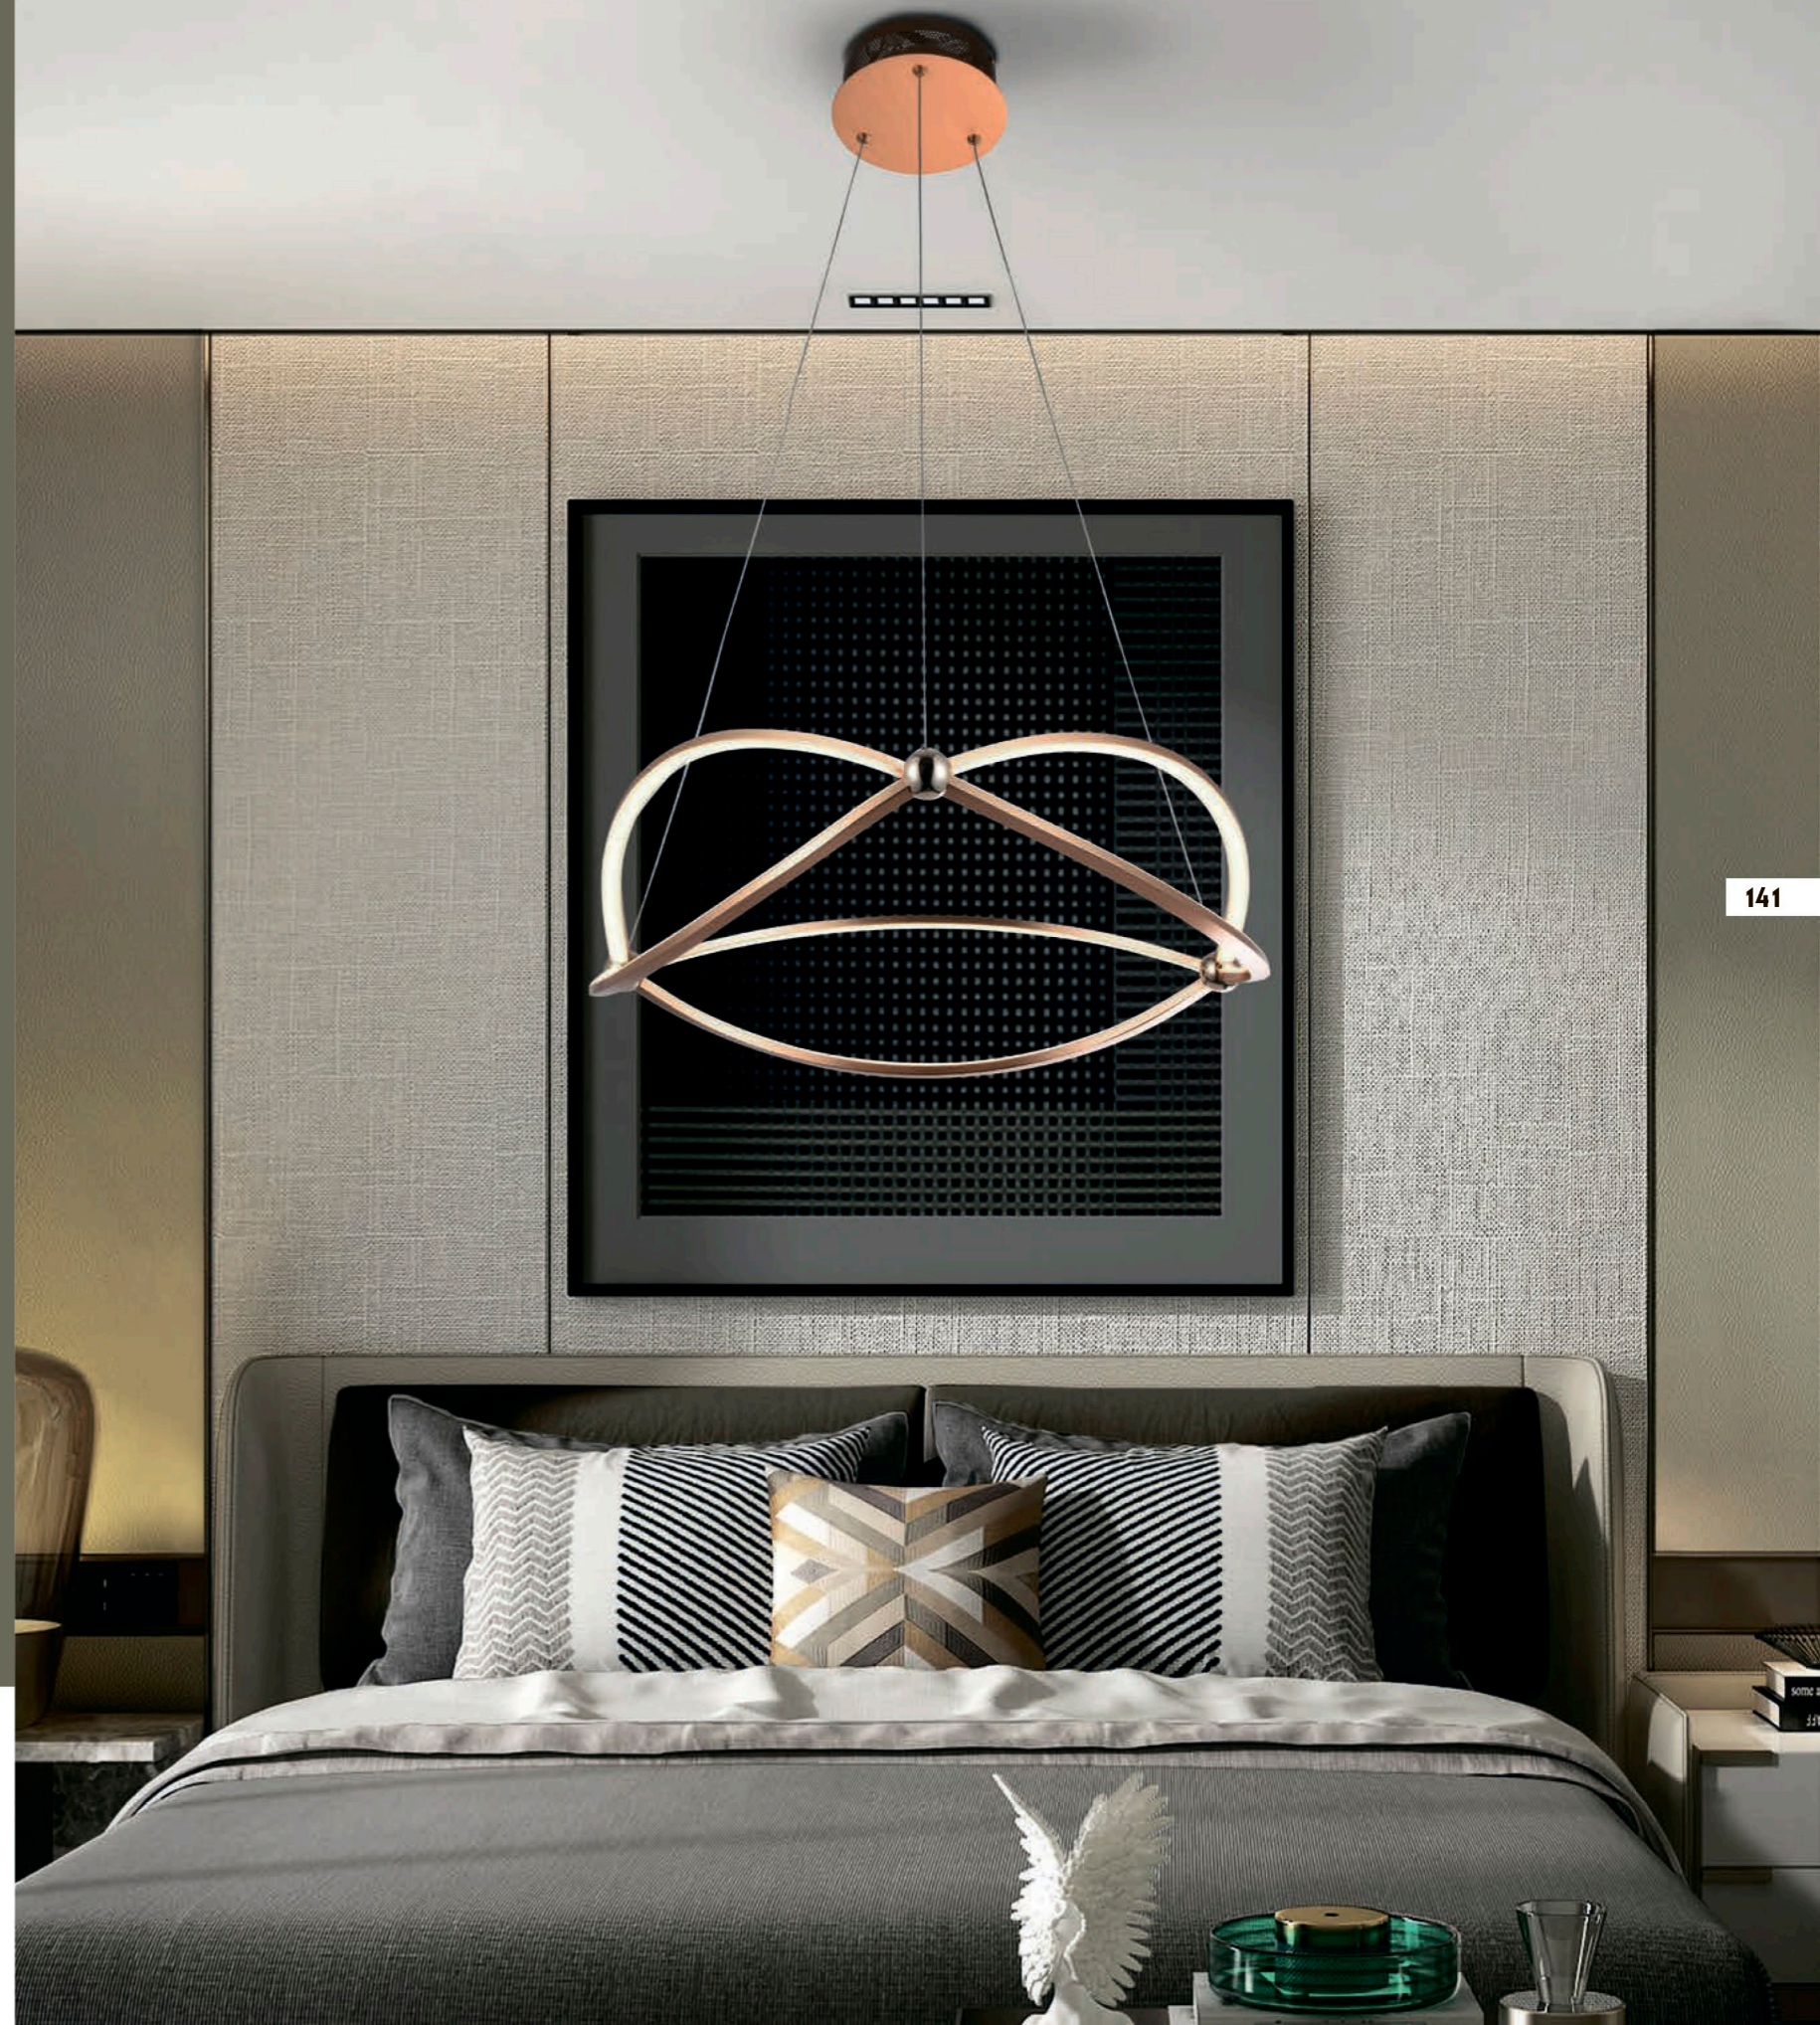

OCELLIS

140

141

757232

puntos/points 690

Ø57 ± 14 cm

LED 45W

4.050 lumen / 3.000 K

Peso/weight 1,5 Kg

Lámpara LED, realizada en aluminio cepillado, acabado oro rosa. Difusores de silicona opal. Regulable en altura.

LED lamp made of brushed aluminium, rose gold finish. Opal silicone diffuser. Adjustable height.