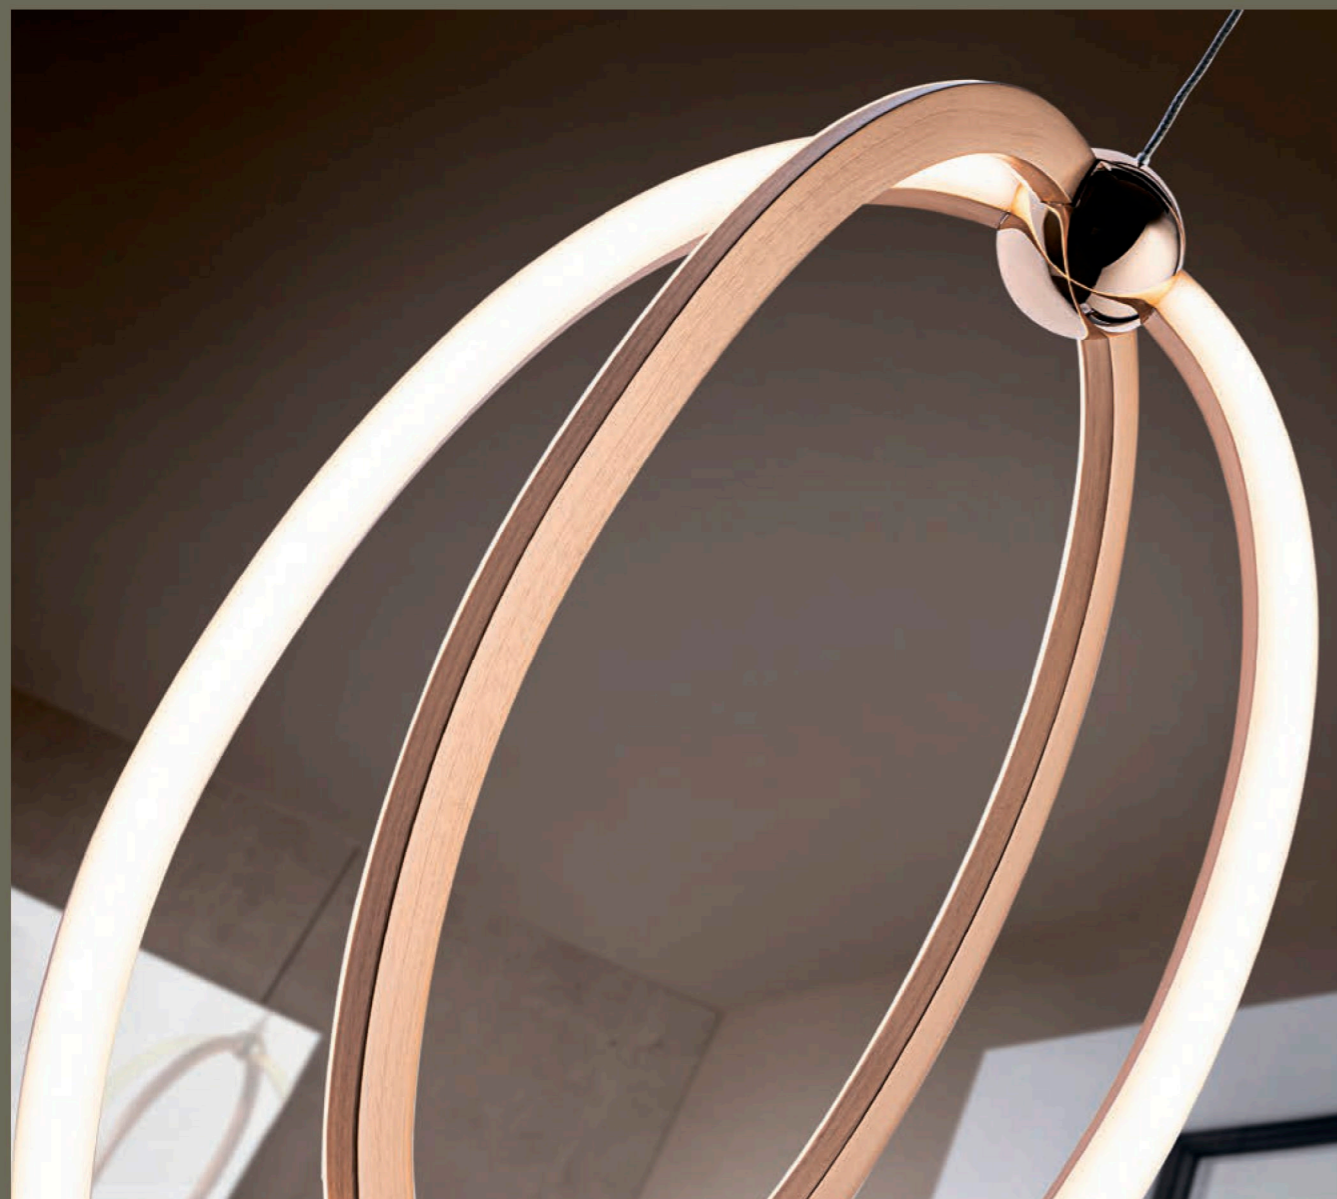

OCELLIS

140

141

757232

puntos/points 690

Ø57 ± 14 cm

LED 45W

4.050 lumen / 3.000 K

Peso/weight 1,5 Kg

Lámpara LED, realizada en aluminio cepillado, acabado oro rosa. Difusores de silicona opal. Regulable en altura.

LED lamp made of brushed aluminium, rose gold finish. Opal silicone diffuser. Adjustable height.